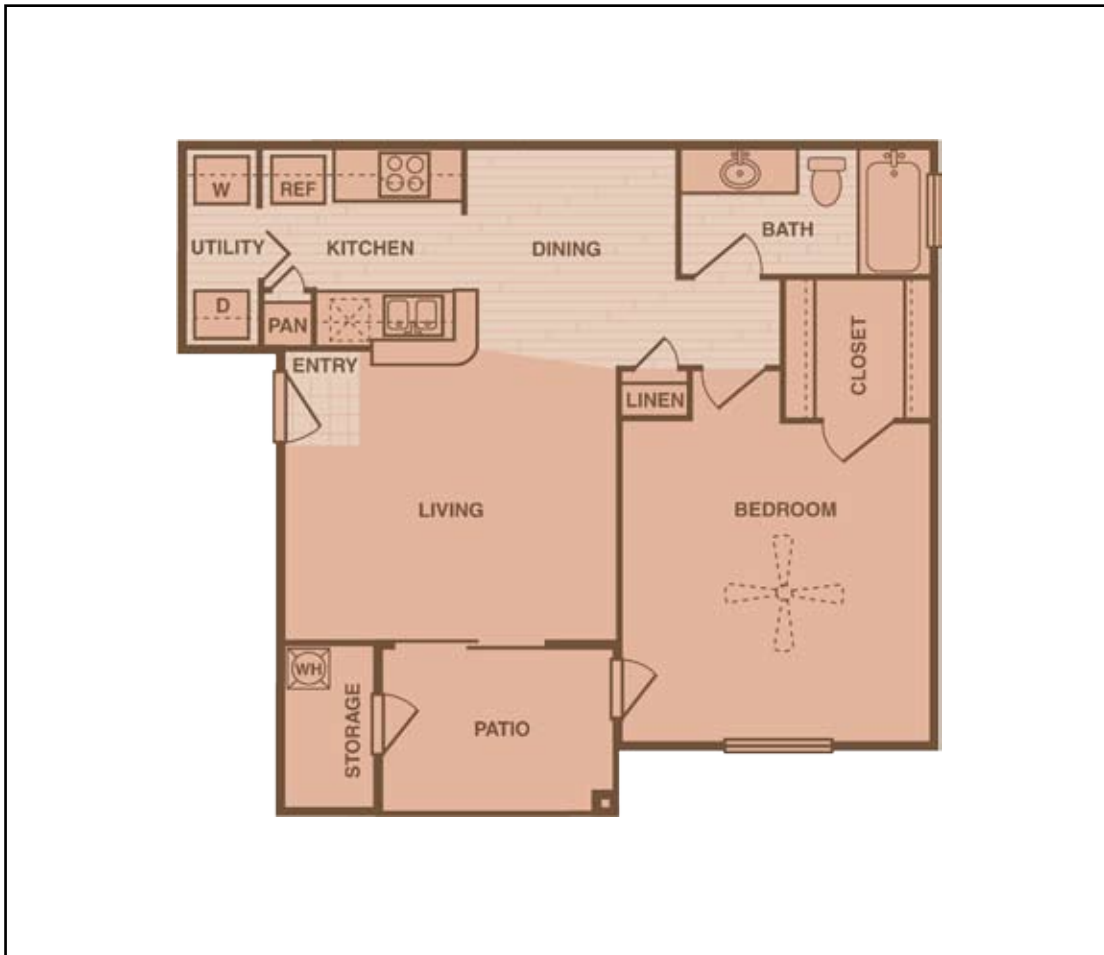

THE RETREAT
AT WESTCHASE

A THE WESTHAVEN
1 BEDROOM - 1 BATH - 641 SQ FT

RENT: _____ DEPOSIT: _____

THE RETREAT AT WESTCHASE
2921 BRIARPARK DRIVE
HOUSTON, TX 77042
TEL: (713) 783-8656 FAX: (713) 783-2091
RETREATATWESTCHASE@GREYSTAR.COM