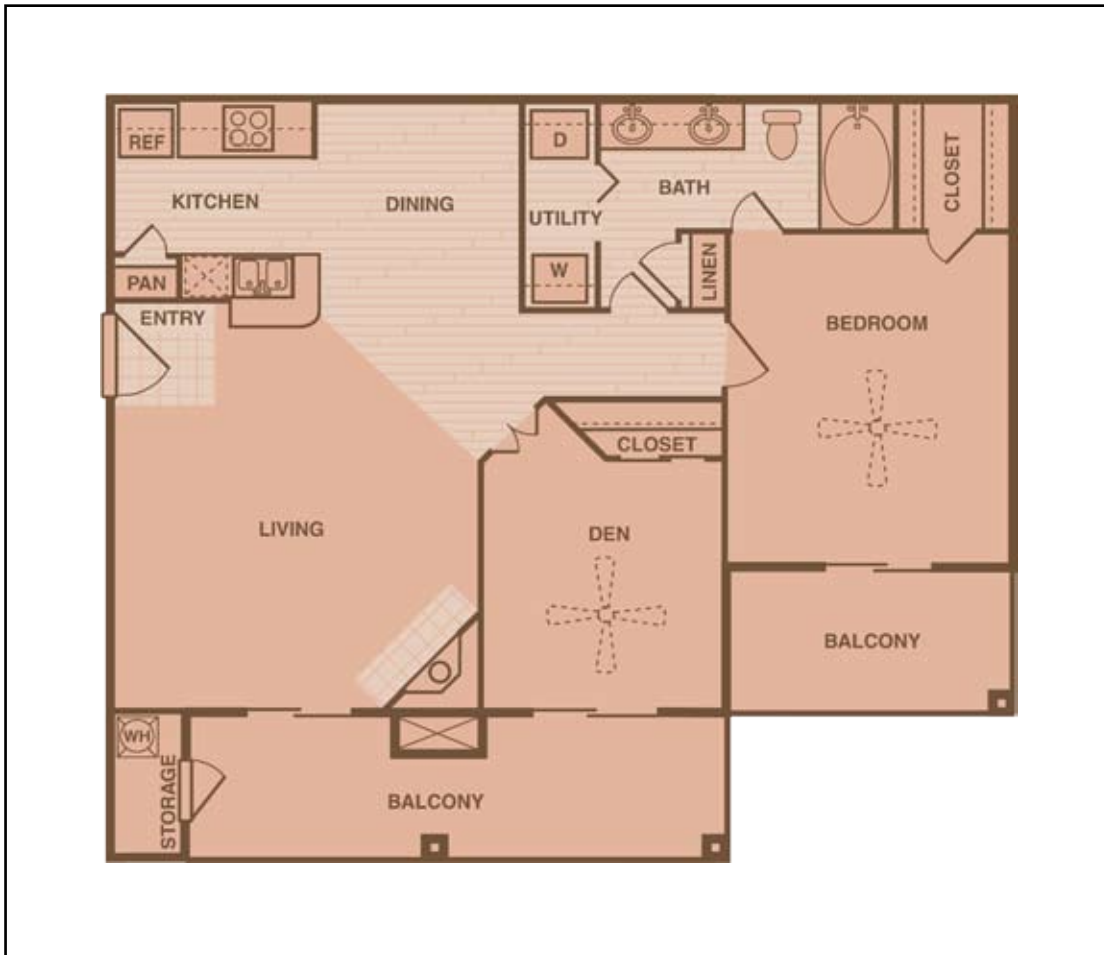

THE RETREAT
AT WESTCHASE

B THE WESTWIND
1 BEDROOM - 1 BATH - 860 SQ FT

RENT: _____ DEPOSIT: _____

THE RETREAT AT WESTCHASE
2921 BRIARPARK DRIVE
HOUSTON, TX 77042
TEL: (713) 783-8656 FAX: (713) 783-2091
RETREATATWESTCHASE@GREYSTAR.COM